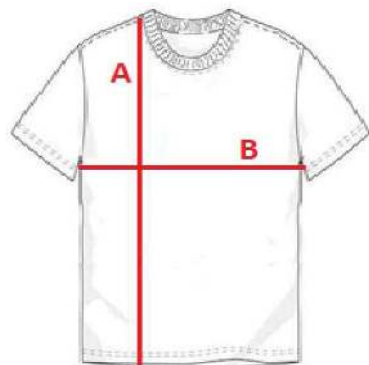

FMT01/ MT01

Men's t-shirt

cm	XXS	XS	S	M	L	XL	XXL	3XL	4XL
A	64	67	69	71	73	76	78	80	82
B	45	47	50	53	56	59	62	65	67

Orientation sizes of the product.